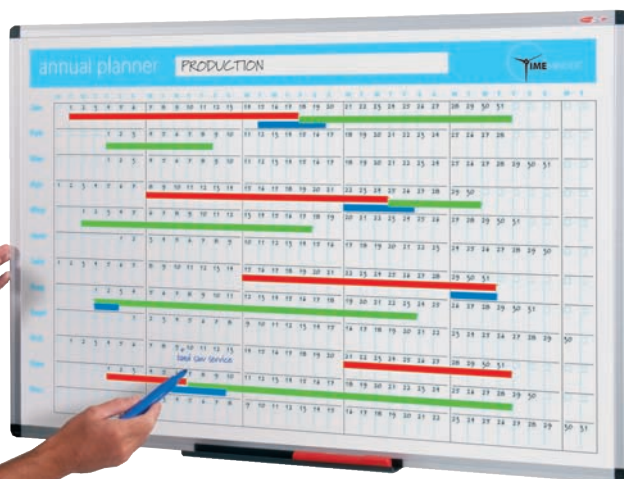

WriteOn® Whiteboards - Planners

Timeminder® drywipe perpetual planners

Undated planners that can be used time and time again

Useful range of printed whiteboard planners available in 5 variants to suit your needs, each in a choice of 2 whiteboard styles.

Aluminium framed

Drywipe coated steel version to accept magnets. Supplied with through the corner fixings and pen tray. For magnetic accessories see page 91 - 92.

Blue edged frameless design

Drywipe laminate non-magnetic surface for use with drywipe pens. This sleek modern design is supplied with through the board fixings, white caps conceal fixing.

24 hour - 7 day planner

Size H 600mm
W 900mm

Week planner

Size H 600mm
W 900mm

Blue colour edged

Aluminium framed magnetic